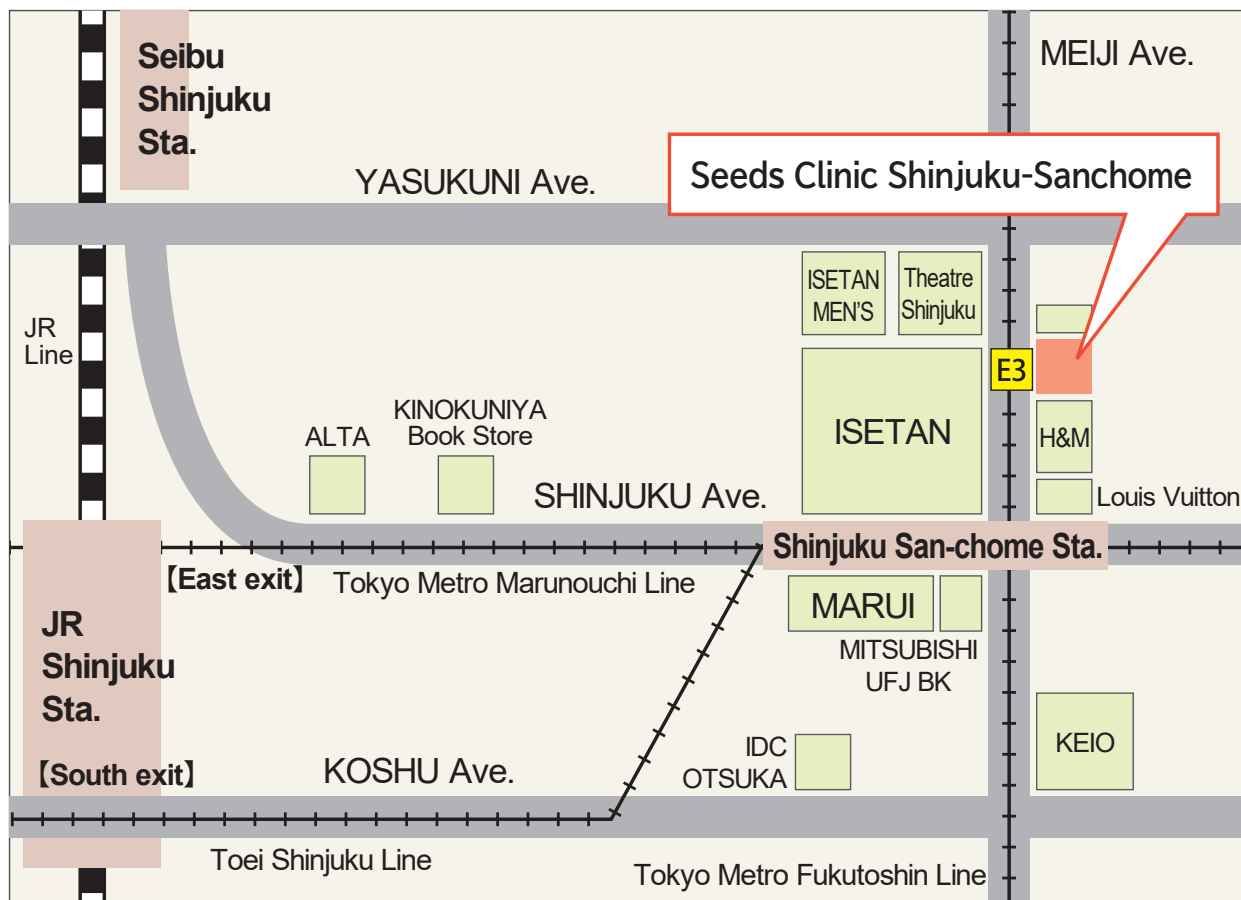

# Access Map

Tokyo Metro Marunouchi Line, Fukutoshin Line / Toei Shinjuku Line  
Shinjuku-Sanchome station directly connected to the exit E3  
6 minutes walk from JR Shinjuku station  
9 minutes walk from Seibu Shinjuku station

## EIJINKAI Seeds Clinic Shinjuku-Sanchome

Q Plaza Shinjuku 3 chome Bldg 3F  
3-5-6 Shinjuku Shinjuku-ku, Tokyo 160-0022

TEL.04-2930-8505

Reception hours 9:00 ~ 20:00 (Sat, Sun, and holidays 9:00 ~ 17:30)